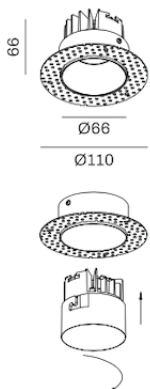

Snug.

Product Category: *Downlight*

t: +(44) 020 7139 5129

e: enquiries@lightingoflondon.co

w: www.lightingoflondon.co

The Snug is a fixed recessed trimless downlight that redefines ambient illumination with its exquisite design, versatile features, and unparalleled performance.

You can customize the Snug to your own specifications, choosing from a matt white or matt black powder finish, or from three beam angle options: a sharp 24°, a generous 36° or a wider 60°.

With a choice between a 2700K, 300K, or 4000K glow, you have ample options on how to highlight any interior space or object.

Material	<i>Aluminium</i>	Beam Angle	<i>24° / 36° / 60°</i>
Lumen Output	<i>870Lm</i>	Luminous Efficacy	<i>87lm / W</i>
Power	<i>10W 36V 250mA</i>	IP Rating	<i>54</i>
Dimmable	<i>Yes</i>	Driver Required	<i>Yes</i>
CRI	<i>>95</i>	Binning	<i>2 - 3 SDCM</i>
Power Factor	<i>>0.98</i>	DALI Control	<i>Yes</i>
Size	<i>106mm x 55mm</i>	Colour Temperature	<i>2700K / 3000K / 4000K</i>
Cut Out	<i>65mm</i>	Fire Rating	<i>60 min</i>

Dimensions

Lux Distribution Curve

h(m)	E(lx)	ø(m)
1	2259	ø0.38
2	564.8	ø0.77
3	251.0	ø1.16
4	141.2	ø1.54
5	90.37	ø1.93