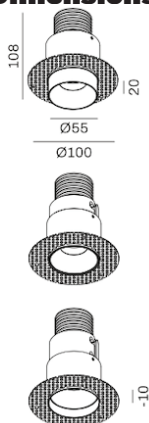

Peep.

Product Category: *Downlight*

t: +(44) 020 7139 5129

e: enquiries@lightingoflondon.co

w: www.lightingoflondon.co

The Peep is a 3-step recessed trimless downlight that redefines ambient illumination with its exquisite design, versatile features, and unparalleled performance. You can customize the peep to your own specifications, choosing from a matt white or matt black powder finish, or from three beam angle options: a sharp 24°, a generous 36° or a wider 60°. With a choice between a 2700K, 300K, or 4000K glow, you have ample options on how to highlight any interior space or object.

Product Category: *Downlight*

Material	<i>Aluminium</i>	Beam Angle	<i>24° / 36° / 60°</i>
Lumen Output	<i>870Lm</i>	Luminous Efficacy	<i>87lm / W</i>
Power	<i>10W 36V 250mA</i>	IP Rating	<i>54</i>
Dimmable	<i>Yes</i>	Driver Required	<i>Yes</i>
CRI	<i>>95</i>	Binning	<i>2 - 3 SDCM</i>
Power Factor	<i>>0.98</i>	DALI Control	<i>Yes</i>
Size	<i>106mm x 55mm</i>	Colour Temperature	<i>2700K / 3000K / 4000K</i>
Cut Out	<i>65mm</i>	Fire Rating	<i>60 min</i>

Dimensions

Lux Distribution Curve

h(m)	E(lx)	ø(m)
1	2259	ø0.38
2	564.8	ø0.77
3	251.0	ø1.16
4	141.2	ø1.54
5	90.37	ø1.93