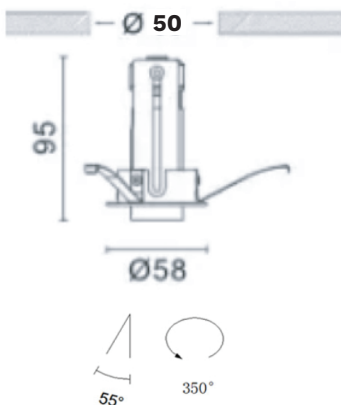

Follow.Me.R

SKU: Follow.Me.R

t: +(44) 020 7139 5129

e: enquiries@lightingoflondon.co

w: www.lightingoflondon.co

The Follow.Me.R recessed spotlight is highly versatile, offering almost complete directional control to the user. It comes with an adjustable cylindrical fitting that can point in a 355° horizontal range. If a 90° vertical spotlight is needed, it can be recessed back into its fitting to sit flush with the ceiling. The Follow.Me.R is designed to blend seamlessly into its surroundings.

Dimensions

Lux Distribution Curve

15°

Height	Emax	E(lx)	Ave E	Diameter
3.28ft	2494 lx	1742 lx	1.02ft	0.31m
1.0m	2494 lx	1742 lx	1.02ft	0.31m
6.56ft	623 lx	436 lx	2.07ft	0.63m
2.0m	623 lx	436 lx	2.07ft	0.63m
9.84ft	276 lx	193 lx	3.12ft	0.95m
3.0m	276 lx	193 lx	3.12ft	0.95m
13.12ft	155 lx	108 lx	4.17ft	1.27m
4.0m	155 lx	108 lx	4.17ft	1.27m

24°

Height	Emax	E(lx)	Ave E	Diameter
3.28ft	2450 lx	1721 lx	1.41ft	0.43m
1.0m	2450 lx	1721 lx	1.41ft	0.43m
6.56ft	612 lx	430 lx	2.85ft	0.87m
2.0m	612 lx	430 lx	2.85ft	0.87m
9.84ft	271 lx	191 lx	4.10ft	1.25m
3.0m	271 lx	191 lx	4.10ft	1.25m
13.12ft	152 lx	107 lx	5.71ft	1.74m
4.0m	152 lx	107 lx	5.71ft	1.74m

36°

Height	Emax	E(lx)	Ave E	Diameter
3.28ft	826 lx	578 lx	1.61ft	0.49m
1.0m	826 lx	578 lx	1.61ft	0.49m
6.56ft	206 lx	144 lx	3.25ft	0.99m
2.0m	206 lx	144 lx	3.25ft	0.99m
9.84ft	91 lx	64 lx	4.89ft	1.49m
3.0m	91 lx	64 lx	4.89ft	1.49m
13.12ft	52 lx	36 lx	6.53ft	1.99m
4.0m	52 lx	36 lx	6.53ft	1.99m