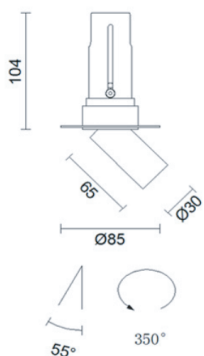

The plaster-in FollowMe.P spotlight allows the user almost complete directional control. The adjustable cylindrical fitting can point in a 355° horizontal range, or, if a 90° vertical spotlight is desired, it can recess back into its fitting to sit flush against the ceiling.

### Dimensions