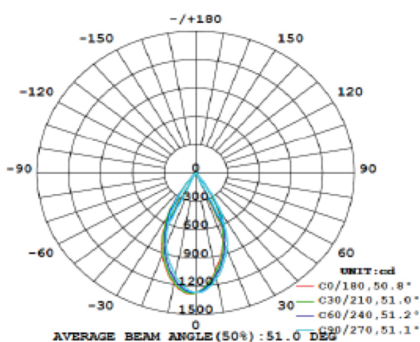

Zoom.55

Product Category: *Track Lighting*

t: +(44) 020 7139 5129 e: enquiries@lightingoflondon.co w: www.lightingoflondon.co

The innovative Zoom.55 magnetic LED module effortlessly attaches to the Magtrak profile, offering a seamless, high-quality appearance and hassle-free installation. With its versatile zoomable beam ranging from 20° to 60°, the Zoom.55 is designed to brilliantly enhance and highlight any surface it projects onto. Furthermore, our Zoom.55 is available in both TRIAC and DALI dimmable options, allowing you to select the perfect dimming functionality based on your preferences.

Material	<i>Aluminium</i>	Beam Angle	<i>20° - 60°</i>
Lumen Output	<i>800Lm</i>	Luminous Efficacy	<i>80lm / W</i>
Power	<i>10W 24V</i>	IP Rating	<i>21</i>
Dimmable	<i>Yes</i>	Driver Required	<i>N/A</i>
CRI	<i>>95</i>	Binning	<i>2 - 3 SDCM</i>
Power Factor	<i>>0.98</i>	DALI Control	<i>Yes</i>
Size	<i>56mm x 146mm</i>	Colour Temperature	<i>2700K / 3000K / 4000K</i>
Cut Out	<i>N/A</i>		

Light Distribution Curve

Dimensions