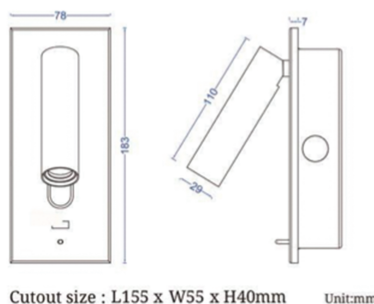

The Uno light offers 30° of evenly distributed light, which beautifully highlights any bedhead position and its surroundings.

The Uno light is easy to install and comes with an installation sleeve to ensure that the fixture is securely mounted on any surface.

<b>Material</b>	<i>Aluminium</i>	<b>Beam Angle</b>	<i>30°</i>
<b>Lumen Output</b>	<i>120Lm</i>	<b>Luminous Efficacy</b>	<i>80lm / W</i>
<b>Power</b>	<i>1.5W 3V 700mA</i>	<b>IP Rating</b>	<i>21</i>
<b>Dimmable</b>	<i>N/A</i>	<b>Driver Required</b>	<i>Non dimmable driver built-in*</i>
<b>CRI</b>	<i>&gt;95</i>	<b>Binning</b>	<i>2 - 3 SDCM</i>
<b>Power Factor</b>	<i>&gt;0.98</i>	<b>DALI Control</b>	<i>N/A</i>
<b>Size</b>	<i>78mm x 183mm</i>	<b>Colour Temperature</b>	<i>2700K</i>
<b>Cut Out</b>	<i>155mm H x 55mm W x 40mm D</i>		

### Dimensions