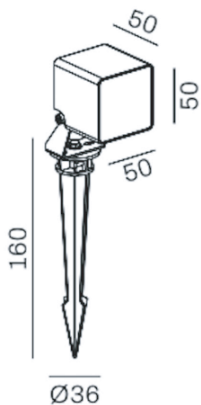

Material	Anodised Aluminium	Beam Angle	15° / 36° / 60°
Lumen Output	445Lm	Luminous Efficacy	75lm / W
Power	5.9W 17V 350mA	IP Rating	65
Dimmable	Yes	Driver Required	Yes
CRI	>95	Binning	2 - 3 SDCM
Power Factor	>0.98	DALI Control	Yes (third party driver required)
Size	50mm x 50mm x 50mm	Colour Temperature	2700K
Cut Out	N/A		

Dimensions

Lux Distribution Curve

h(m)	E(lx)	ø(m)
1	1692	ø0.38
2	423.0	ø0.76
3	188.0	ø1.14
4	105.7	ø1.52
5	67.68	ø1.90