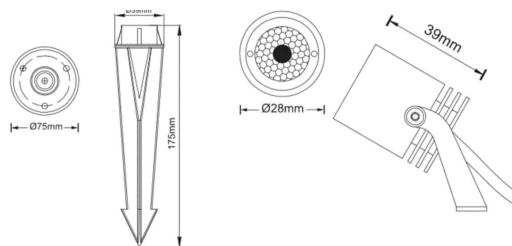

<b>Material</b>	Anodised Aluminium	<b>Beam Angle</b>	15° / 30° / 45°
<b>Lumen Output</b>	160Lm	<b>Luminous Efficacy</b>	85lm / W
<b>Power</b>	2.1W 3V 700mA	<b>IP Rating</b>	67
<b>Dimmable</b>	Yes	<b>Driver Required</b>	Yes
<b>CRI</b>	>95	<b>Binning</b>	2 - 3 SDCM
<b>Power Factor</b>	>0.98	<b>DALI Control</b>	Yes (third party driver required)
<b>Size</b>	ø28mm x 39mm	<b>Colour Temperature</b>	2700K
<b>Cut Out</b>	N/A		

### Dimensions

### Lux Distribution Curve

Distance (m)	Illuminance at a Distance	
	Center Beam LUX	Beam Width (V x H)
2m	33.42 LUX	1.1m x 1.0m
4m	8.35 LUX	2.2m x 2.0m
6m	3.71 LUX	3.3m x 3.0m
8m	2.09 LUX	4.3m x 4.0m
10m	1.34 LUX	5.4m x 5.1m
12m	0.93 LUX	6.5m x 6.1m