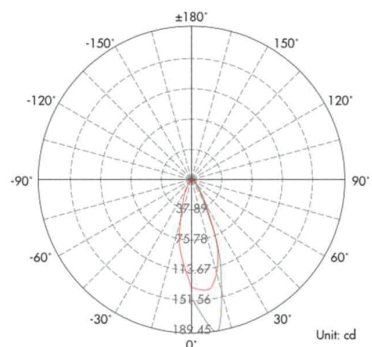

<b>Material</b>	Anodised Aluminium	<b>Beam Angle</b>	15° / 30° / 45°
<b>Lumen Output</b>	160Lm	<b>Luminous Efficacy</b>	85lm / W
<b>Power</b>	2.1W 3V 700mA	<b>IP Rating</b>	67
<b>Dimmable</b>	Yes	<b>Driver Required</b>	Yes
<b>CRI</b>	>95	<b>Binning</b>	2 - 3 SDCM
<b>Power Factor</b>	>0.98	<b>DALI Control</b>	Yes (third party driver required)
<b>Size</b>	ø28mm x 39mm	<b>Colour Temperature</b>	2700K
<b>Cut Out</b>	N/A		

### Light Distribution Curve

### Dimensions

### Lux Distribution Curve

Distance (m)	Illuminance at a Distance	
	Center Beam LUX	Beam Width (V x H)
2m	33.42 LUX	1.1m x 1.0m
4m	8.35 LUX	2.2m x 2.0m
6m	3.71 LUX	3.3m x 3.0m
8m	2.09 LUX	4.3m x 4.0m
10m	1.34 LUX	5.4m x 5.1m
12m	0.93 LUX	6.5m x 6.1m