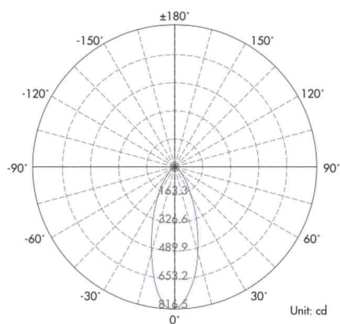

Material	Anodised Aluminium	Beam Angle	15° / 36° / 60°
Lumen Output	600Lm	Luminous Efficacy	111lm / W
Power	6.8W 9.7V 700mA	IP Rating	67
Dimmable	Yes	Driver Required	Yes
CRI	>95	Binning	2 - 3 SDCM
Power Factor	>0.98	DALI Control	Yes (third party driver required)
Size	ø44mm x 90mm L	Colour Temperature	2700K
Cut Out	N/A		

Light Distribution Curve

Dimensions

Lux Distribution Curve