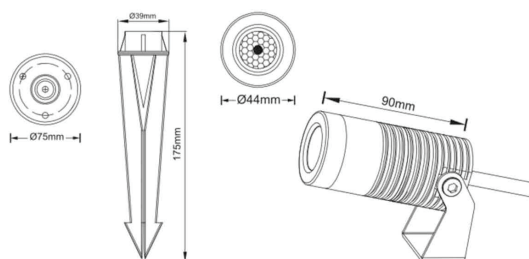

Spot.M

Product Category: Exterior / Spotlights

t: +(44) 020 7139 5129

e: enquiries@lightingoflondon.co

w: www.lightingoflondon.co

The Spot.M is a compact but powerful lighting solution that can be used both indoors and outdoors. The Spot.M provides a beautiful output to illuminate any surface or target. With its unique color finish, it can blend in seamlessly with any environment. For outdoor settings, a ground spike is included for easy positioning, and the resin-filled cable entry and gland provide the ultimate protection against water damage. For smooth dimming, our range of PowerBank drivers can be used with the Spot.M.

Material	Anodised Aluminium	Beam Angle	15° / 36° / 60°
Lumen Output	600Lm	Luminous Efficacy	111lm / W
Power	6.8W 9.7V 700mA	IP Rating	67
Dimmable	Yes	Driver Required	Yes
CRI	>95	Binning	2 - 3 SDCM
Power Factor	>0.98	DALI Control	Yes (third party driver required)
Size	ø44mm x 90mm L	Colour Temperature	2700K
Cut Out	N/A		

Light Distribution Curve

Dimensions

Lux Distribution Curve