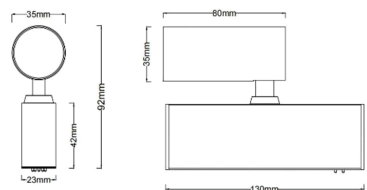

Spot.35

Product Category: *Track Lighting*

t: +(44) 020 7139 5129

e: enquiries@lightingoflondon.co

w: www.lightingoflondon.co

The Spot.35 magnetic spotlight LED module effortlessly attaches to the Magtrak profile, offering a seamless, high-quality appearance and hassle-free installation. With its versatile beam choices, the Spot.35 is designed to brilliantly enhance and highlight any surface it projects onto. Furthermore, our Spot.35 is available in both TRIAC and DALI dimmable options, allowing you to select the perfect dimming functionality based on your preferences.

Material	<i>Aluminium</i>	Beam Angle	<i>20° / 30° / 40°</i>
Lumen Output	<i>526Lm</i>	Luminous Efficacy	<i>78lm / W</i>
Power	<i>5W 24V</i>	IP Rating	<i>21</i>
Dimmable	<i>Yes</i>	Driver Required	<i>N/A</i>
CRI	<i>>95</i>	Binning	<i>2 - 3 SDCM</i>
Power Factor	<i>>0.98</i>	DALI Control	<i>Yes</i>
Size	<i>35mm x 80mm</i>	Colour Temperature	<i>2700K / 3000K / 4000K</i>
Cut Out	<i>N/A</i>		

Light Distribution Curve

Dimensions

Lux Distribution Curve