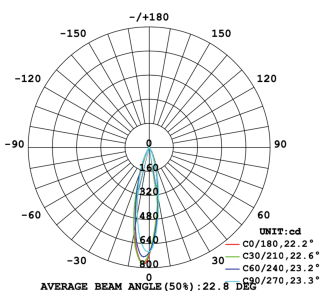

The Seek light offers 30° of evenly distributed light, which beautifully highlights any bedhead position and its surroundings.

The Seek light is easy to install and comes with an installation sleeve to ensure that the fixture is securely mounted on any surface.

Material	<i>Aluminium</i>	Beam Angle	<i>30°</i>
Lumen Output	<i>120Lm</i>	Luminous Efficacy	<i>80lm / W</i>
Power	<i>1.5W 3V 700mA</i>	IP Rating	<i>21</i>
Dimmable	<i>N/A</i>	Driver Required	<i>Non dimmable driver built-in*</i>
CRI	<i>>95</i>	Binning	<i>2 - 3 SDCM</i>
Power Factor	<i>>0.98</i>	DALI Control	<i>N/A</i>
Size	<i>80mm x 110mm</i>	Colour Temperature	<i>2700K</i>
Cut Out	<i>Ø70mm x 50mm Depth</i>		

Light Distribution Curve

LUMINOUS INTENSITY DISTRIBUTION DIAGRAM

Dimensions

Cutout size : D70 x H50mm

Lux Distribution Curve

Flux out: 59.16 lm