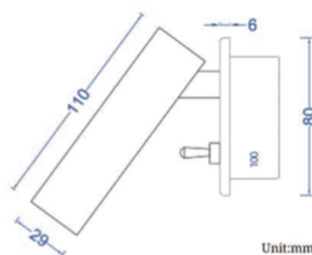

The Seek light offers 30° of evenly distributed light, which beautifully highlights any bedhead position and its surroundings.

The Seek light is easy to install and comes with an installation sleeve to ensure that the fixture is securely mounted on any surface.

Material	<i>Aluminium</i>	Beam Angle	<i>30°</i>
Lumen Output	<i>120Lm</i>	Luminous Efficacy	<i>80lm / W</i>
Power	<i>1.5W 3V 700mA</i>	IP Rating	<i>21</i>
Dimmable	<i>N/A</i>	Driver Required	<i>Non dimmable driver built-in*</i>
CRI	<i>>95</i>	Binning	<i>2 - 3 SDCM</i>
Power Factor	<i>>0.98</i>	DALI Control	<i>N/A</i>
Size	<i>80mm x 110mm</i>	Colour Temperature	<i>2700K</i>
Cut Out	<i>Ø70mm x 50mm Depth</i>		

Light Distribution Curve

LUMINOUS INTENSITY DISTRIBUTION DIAGRAM

Dimensions

Cutout size : D70 x H50mm

Lux Distribution Curve

Flux out: 59.16 lm