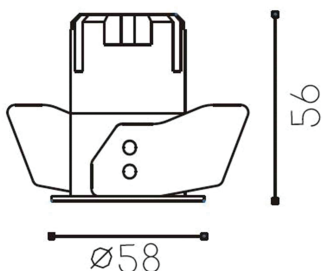

Profile.60

Product Category: *Downlight*

t: +(44) 020 7139 5129

e: enquiries@lightingoflondon.co

w: www.lightingoflondon.co

The Profile.60 is an elegantly designed downlight that can be used in both dry and humid interiors. Its sleek design, which features a deep black baffle and an ultra-slim aluminum powder-coated bezel, provides low glare and minimal architectural lighting.

The Profile.60 has a superior designed heat sink, allowing for cool running while only requiring 56mm height clearance.

The fitting comes can accommodate a 20° or 36° beam, with Correlated Colour Temperatures (CCT) of 2700K, 3000K, or 4000K.

Material	<i>Aluminium</i>	Beam Angle	<i>20° / 36°</i>
Lumen Output	<i>710Lm</i>	Luminous Efficacy	<i>81lm / W</i>
Power	<i>8.75W 36V 250mA</i>	IP Rating	<i>54</i>
Dimmable	<i>Yes</i>	Fire Rating	<i>60min</i>
CRI	<i>>95</i>	Driver Required	<i>Yes</i>
Power Factor	<i>>0.98</i>	Binning	<i>2 - 3 SDCM</i>
Size	<i>58mm x 56mm</i>	DALI Control	<i>Yes</i>
Cut Out	<i>50mm</i>	Colour Temperature	<i>2700K / 3000K / 4000K</i>

Dimensions

Lux Distribution Curve