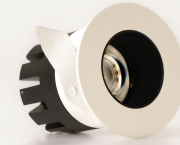

Profile.60

Product Category: *Downlight*

t: +(44) 020 7139 5129

e: enquiries@lightingoflondon.co

w: www.lightingoflondon.co

The Profile.60 is an elegantly designed downlight that can be used in both dry and humid interiors. Its sleek design, which features a deep black baffle and an ultra-slim aluminum powder-coated bezel, provides low glare and minimal architectural lighting.

The Profile.60 has a superior designed heat sink, allowing for cool running while only requiring 56mm height clearance.

The fitting comes can accommodate a 20° or 36° beam, with Correlated Colour Temperatures (CCT) of 2700K, 3000K, or 4000K.

Material	<i>Aluminium</i>	Beam Angle	<i>20° / 36°</i>
Lumen Output	<i>710Lm</i>	Luminous Efficacy	<i>81lm / W</i>
Power	<i>8.75W 36V 250mA</i>	IP Rating	<i>54</i>
Dimmable	<i>Yes</i>	Fire Rating	<i>60min</i>
CRI	<i>>95</i>	Driver Required	<i>Yes</i>
Power Factor	<i>>0.98</i>	Binning	<i>2 - 3 SDCM</i>
Size	<i>58mm x 56mm</i>	DALI Control	<i>Yes</i>
Cut Out	<i>50mm</i>	Colour Temperature	<i>2700K / 3000K / 4000K</i>