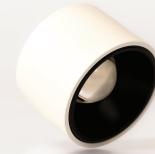

Orb.S

Product Category: *Downlight*

t: +(44) 020 7139 5129

e: enquiries@lightingoflondon.co

w: www.lightingoflondon.co

The Orb.S is a beautifully designed and compact surface-mounted spotlight. Its crystal lens provides a soft, gradient beam of light with a 35° angle, making it perfect for highlighting key design features.

The fitting is available in both sandy black and white, allowing it to blend seamlessly into any interior space.

Material	<i>Aluminium</i>	Beam Angle	<i>35°</i>
Lumen Output	<i>430Lm</i>	Luminous Efficacy	<i>78lm / W</i>
Power	<i>5.5W</i>	IP Rating	<i>54</i>
Dimmable	<i>Yes</i>	Driver Required	<i>Dimmable driver built-in</i>
CRI	<i>>95</i>	Binning	<i>2 - 3 SDCM</i>
Power Factor	<i>>0.98</i>	DALI Control	<i>Yes (third party controller required)</i>
Size	<i>65mm x 45mm</i>	Colour Temperature	<i>2700K / 3000K / 4000K</i>
Cut Out	<i>N/A</i>		