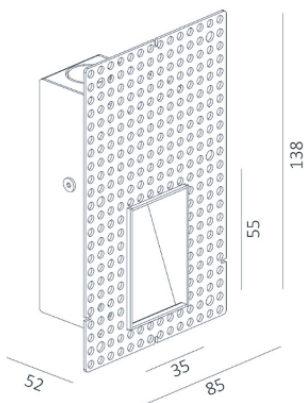

Niche.S

Product Category: *Low-level*

t: +(44) 020 7139 5129

e: enquiries@lightingoflondon.co

w: www.lightingoflondon.co

The Niche.S is a revolutionary low-level step light plaster that seamlessly combines form and function to elevate your space. Immerse your space in a gentle glow with our low-level plaster-in light fixtures that redefine ambient lighting. Niche boasts a minimalist and contemporary design that effortlessly integrates into any architectural style. Its sleek and unobtrusive profile adds a touch of sophistication to your stairs, hallways, and interior spaces.

Material	<i>Aluminium</i>	Luminous Efficacy	<i>76lm / W</i>
Lumen Output	<i>160Lm</i>	IP Rating	<i>21</i>
Power	<i>2.1W 3V 700mA</i>	Driver Required	<i>Yes</i>
Dimmable	<i>Yes</i>	Binning	<i>2 - 3 SDCM</i>
CRI	<i>>95</i>	DALI Control	<i>Yes (third party driver required)</i>
Power Factor	<i>>0.98</i>	Colour Temperature	<i>2700K / 3000K / 4000K</i>
Size	<i>35mm x 55mm (Opening)</i>		
Cut Out	<i>70mm x 110mm</i>		

Dimensions

Lux Distribution Curve

h(m)	E(lx)	ø(m)
1	21.23	ø0.65
2	5.307	ø1.31
3	2.359	ø1.96
4	1.327	ø2.61
5	0.849	ø3.27