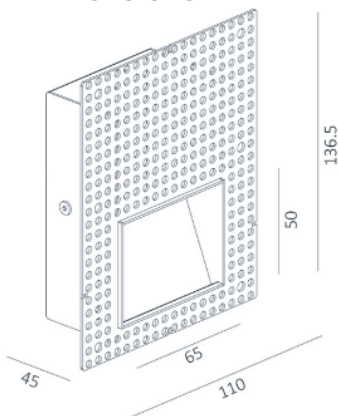

Niche.M

Product Category: *Low-level*

t: +(44) 020 7139 5129

e: enquiries@lightingoflondon.co

w: www.lightingoflondon.co

The Niche.M is a revolutionary low-level step light plaster that seamlessly combines form and function to elevate your space. Immerse your space in a gentle glow with our low-level plaster-in light fixtures that redefine ambient lighting. Niche boasts a minimalist and contemporary design that effortlessly integrates into any architectural style. Its sleek and unobtrusive profile adds a touch of sophistication to your stairs, hallways, and interior spaces.

Material	<i>Aluminium</i>	Luminous Efficacy	<i>76lm / W</i>
Lumen Output	<i>160Lm</i>	IP Rating	<i>21</i>
Power	<i>2.1W 3V 700mA</i>	Driver Required	<i>Yes</i>
Dimmable	<i>Yes</i>	Binning	<i>2 - 3 SDCM</i>
CRI	<i>>95</i>	DALI Control	<i>Yes (third party driver required)</i>
Power Factor	<i>>0.98</i>	Colour Temperature	<i>2700K / 3000K / 4000K</i>
Size	<i>65mm x 50mm (Opening)</i>		
Cut Out	<i>70mm x 110mm</i>		

Dimensions

Lux Distribution Curve

h(m)	E(lx)	ø(m)
1	16.96	ø0.53
2	4.240	ø1.06
3	1.884	ø1.59
4	1.060	ø2.12
5	0.678	ø2.65