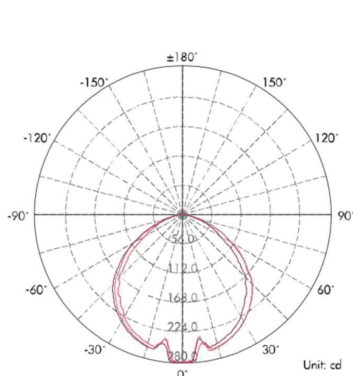

Moon.

Product Category: *Exterior*

t: +(44) 020 7139 5129

e: enquiries@lightingoflondon.co

w: www.lightingoflondon.co

The Moon is a discreet spike or surface-mounted light fixture that is suitable for walkways, driveways, garden beds, and borders. This fitting provides full 360° even lighting, which beautifully highlights the surroundings. With its unique color finish, it is virtually invisible in any environment. The Moon is supplied with a surface mount and ground spike, suitable for exterior applications. The cable entry and gland are filled with resin, which provides excellent protection against water damage. For optimal dimming performance, we recommend using our range of PowerBank drivers.

Material	<i>Aluminium & Stainless Steel 316</i>	Beam Angle	<i>100°</i>
Lumen Output	<i>700Lm</i>	Luminous Efficacy	<i>111lm / W</i>
Power	<i>6.3W 18V 350mA</i>	IP Rating	<i>65</i>
Dimmable	<i>Yes</i>	Driver Required	<i>Yes</i>
CRI	<i>>95</i>	Binning	<i>2 - 3 SDCM</i>
Power Factor	<i>>0.98</i>	DALI Control	<i>Yes</i>
Size	<i>ø150mm x 570mm</i>	Colour Temperature	<i>2700K</i>
Cut Out	<i>N/A</i>		

Light Distribution Curve

Dimensions

Lux Distribution Curve