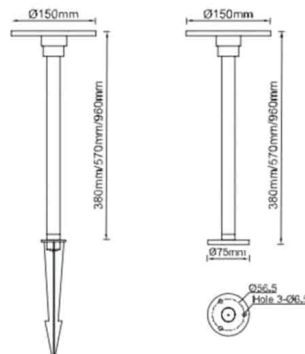

Moon.

Product Category: *Exterior*

t: +(44) 020 7139 5129

e: enquiries@lightingoflondon.co

w: www.lightingoflondon.co

The Moon is a discreet spike or surface-mounted light fixture that is suitable for walkways, driveways, garden beds, and borders. This fitting provides full 360° even lighting, which beautifully highlights the surroundings. With its unique color finish, it is virtually invisible in any environment. The Moon is supplied with a surface mount and ground spike, suitable for exterior applications. The cable entry and gland are filled with resin, which provides excellent protection against water damage. For optimal dimming performance, we recommend using our range of PowerBank drivers.

Material	<i>Aluminium & Stainless Steel 316</i>	Beam Angle	<i>100°</i>
Lumen Output	<i>700Lm</i>	Luminous Efficacy	<i>111lm / W</i>
Power	<i>6.3W 18V 350mA</i>	IP Rating	<i>65</i>
Dimmable	<i>Yes</i>	Driver Required	<i>Yes</i>
CRI	<i>>95</i>	Binning	<i>2 - 3 SDCM</i>
Power Factor	<i>>0.98</i>	DALI Control	<i>Yes</i>
Size	<i>ø150mm x 570mm</i>	Colour Temperature	<i>2700K</i>
Cut Out	<i>N/A</i>		

Light Distribution Curve

Dimensions

Lux Distribution Curve