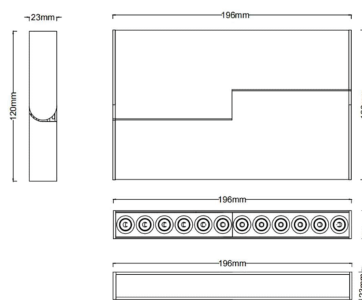

Fold.12

Product Category: *Track Lighting*

t: +(44) 020 7139 5129

e: enquiries@lightingoflondon.co

w: www.lightingoflondon.co

The Fold.12 magnetic folding spotlight LED module effortlessly attaches to the Magtrak profile, offering a seamless, high-quality appearance and hassle-free installation. With its versatile beam choices, the Fold.12 is designed to brilliantly enhance and highlight any surface it projects onto. Furthermore, our Fold.12 is available in both TRIAC and DALI dimmable options, allowing you to select the perfect dimming functionality based on your preferences.

Material	<i>Anodised Aluminium</i>	Beam Angle	<i>20° / 34° / 48°</i>
Lumen Output	<i>1150Lm</i>	Luminous Efficacy	<i>85lm / W</i>
Power	<i>15W 24V</i>	IP Rating	<i>21</i>
Dimmable	<i>Yes</i>	Driver Required	<i>N/A</i>
CRI	<i>>95</i>	Binning	<i>2 - 3 SDCM</i>
Power Factor	<i>>0.98</i>	DALI Control	<i>No</i>
Size	<i>198mm</i>	Colour Temperature	<i>2700K / 3000K / 4000K</i>
Cut Out	<i>N/A</i>		

Light Distribution Curve

Dimensions

Lux Distribution Curve

	E (lx)	U (m)
1m	4,100	0.45
2m	1,027	0.90
3m	456	1.36
4m	256	1.81
5m	164	2.26