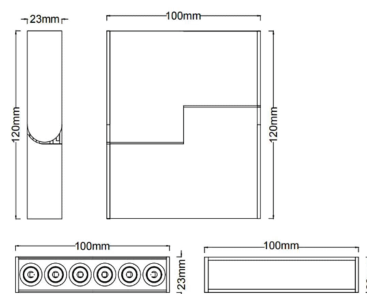

Fold.06

Product Category: *Track Lighting*

t: +(44) 020 7139 5129 e: enquiries@lightingoflondon.co w: www.lightingoflondon.co

The Fold.06 magnetic folding spotlight LED module effortlessly attaches to the Magtrak profile, offering a seamless, high-quality appearance and hassle-free installation. With its versatile beam choices, the Fold.06 is designed to brilliantly enhance and highlight any surface it projects onto.

Material	<i>Aluminium</i>	Beam Angle	<i>20° / 34° / 48°</i>
Lumen Output	<i>685Lm</i>	Luminous Efficacy	<i>85lm / W</i>
Power	<i>8W 24V</i>	IP Rating	<i>21</i>
Dimmable	<i>Yes</i>	Driver Required	<i>N/A</i>
CRI	<i>>95</i>	Binning	<i>2 - 3 SDCM</i>
Power Factor	<i>>0.98</i>	DALI Control	<i>No</i>
Size	<i>100mm</i>	Colour Temperature	<i>2700K / 3000K / 4000K</i>
Cut Out	<i>N/A</i>		

Light Distribution Curve

Dimensions

Lux Distribution Curve

12° beam angle

	E(lx)	D(m)
1m	2,577	0.41
2m	644	0.83
3m	286	1.25
4m	161	1.67
5m	103	2.09