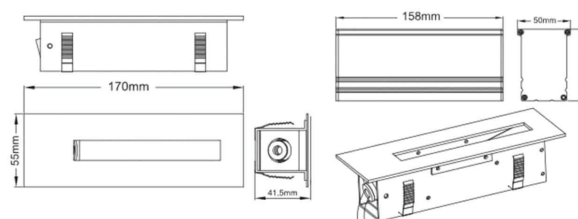

Blade.

Product Category: *Low-level / Exterior*

t: +(44) 020 7139 5129

e: enquiries@lightingoflondon.co

w: www.lightingoflondon.co

The Blade is a discreet yet efficient recessed wall-mounted light that is designed to cater to your lighting requirements. The Blade light offers 30° of evenly distributed light, which beautifully highlight and mark its surroundings. This versatile light fixture is perfect for both indoor and outdoor applications, making it an ideal choice for both residential and commercial settings.

The Blade light is easy to install and comes with an installation sleeve to ensure that the fixture is securely mounted on any surface.

Material	<i>Aluminium</i>	Beam Angle	<i>30°</i>
Lumen Output	<i>160Lm</i>	Luminous Efficacy	<i>76lm / W</i>
Power	<i>2.1W 3V 700mA</i>	IP Rating	<i>65</i>
Dimmable	<i>Yes</i>	Driver Required	<i>Yes</i>
CRI	<i>>95</i>	Binning	<i>2 - 3 SDCM</i>
Power Factor	<i>>0.98</i>	DALI Control	<i>Yes (third party driver required)</i>
Size	<i>55mm x 170mm</i>	Colour Temperature	<i>2700K / 3000K / 4000K</i>
Cut Out	<i>158mm L x 50mm W x 68mm D</i>		

Light Distribution Curve

Dimensions

Lux Distribution Curve