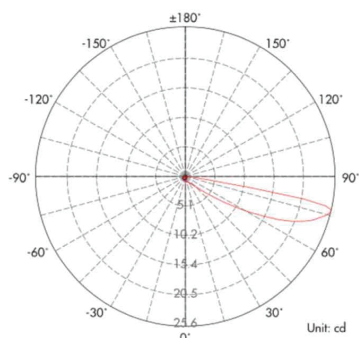

The Blade light is easy to install and comes with an installation sleeve to ensure that the fixture is securely mounted on any surface.

Material	<i>Aluminium</i>	Beam Angle	<i>30°</i>
Lumen Output	<i>160Lm</i>	Luminous Efficacy	<i>76lm / W</i>
Power	<i>2.1W 3V 700mA</i>	IP Rating	<i>65</i>
Dimmable	<i>Yes</i>	Driver Required	<i>Yes</i>
CRI	<i>>95</i>	Binning	<i>2 - 3 SDCM</i>
Power Factor	<i>>0.98</i>	DALI Control	<i>Yes (third party driver required)</i>
Size	<i>55mm x 170mm</i>	Colour Temperature	<i>2700K / 3000K / 4000K</i>
Cut Out	<i>158mm L x 50mm W x 68mm D</i>		

Light Distribution Curve

Dimensions

Lux Distribution Curve