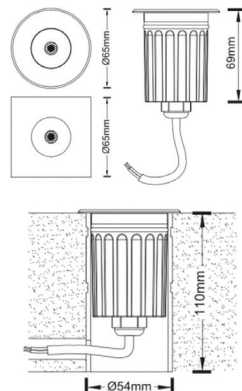

Beam.L

Product Category: *Uplights/ Exterior*

t: +(44) 020 7139 5129

e: enquiries@lightingoflondon.co

w: www.lightingoflondon.co

The Beam.L is a high-quality lighting fixture that is designed to be versatile and discreet. It is perfect for grazing and up-lighting requirements, making it suitable for a variety of applications both indoors and outdoors. Despite its compact size, it delivers a generous output, making it ideal for residential environments. Additionally, it comes with an installation sleeve for easy setup and features resin-filled cable entry and a gland that provides exceptional protection against water ingress.

Material	<i>Aluminium & Stainless Steel 316</i>	Beam Angle	<i>15° / 23° / 36°</i>
Lumen Output	<i>495Lm</i>	Luminous Efficacy	<i>75lm / W</i>
Power	<i>6.6W 19V 350mA</i>	IP Rating	<i>67</i>
Dimmable	<i>Yes</i>	Driver Required	<i>Yes</i>
CRI	<i>>95</i>	Binning	<i>2 - 3 SDCM</i>
Power Factor	<i>>0.98</i>	DALI Control	<i>Yes (third party driver required)</i>
Size	<i>Ø65mm x 69mm L</i>	Colour Temperature	<i>2700K / 3000K</i>
Cut Out	<i>54mm</i>		

Light Distribution Curve

Dimensions

Lux Distribution Curve