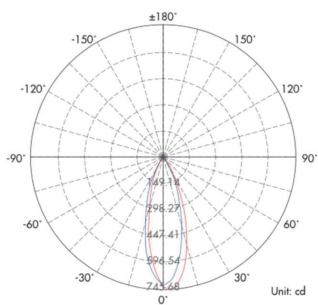

Material	<i>Aluminium & Stainless Steel 316</i>	Beam Angle	<i>15° / 23° / 36°</i>
Lumen Output	<i>495Lm</i>	Luminous Efficacy	<i>75lm / W</i>
Power	<i>6.6W 19V 350mA</i>	IP Rating	<i>67</i>
Dimmable	<i>Yes</i>	Driver Required	<i>Yes</i>
CRI	<i>>95</i>	Binning	<i>2 - 3 SDCM</i>
Power Factor	<i>>0.98</i>	DALI Control	<i>Yes (third party driver required)</i>
Size	<i>Ø65mm x 69mm L</i>	Colour Temperature	<i>2700K / 3000K</i>
Cut Out	<i>54mm</i>		

Light Distribution Curve

Dimensions

Lux Distribution Curve