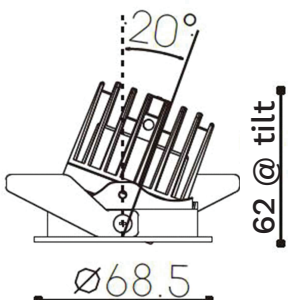

The fitting allows for 20° of tilt and 180° of pan, enabling pinpoint accuracy of light. The Aim.70 also has an advanced heat sink that allows for cool running while requiring only 58mm height clearance.

This fitting can accommodate beam angles of 15°, 24°, 36°, or 60°, with Correlated Colour Temperatures (CCT) of 2700K, 3000K, or 4000K.

Material	<i>Aluminium</i>	Beam Angle	<i>15° / 24° / 36° / 60°</i>
Lumen Output	<i>710Lm</i>	Luminous Efficacy	<i>81lm / W</i>
Power	<i>8.75W 36V 250mA</i>	IP Rating	<i>54</i>
Dimmable	<i>Yes</i>	Fire Rating	<i>60min</i>
CRI	<i>>95</i>	Driver Required	<i>Yes</i>
Power Factor	<i>>0.98</i>	Binning	<i>2 - 3 SDCM</i>
Size	<i>68.5mm x 58mm</i>	DALI Control	<i>Yes</i>
Cut Out	<i>62mm</i>	Colour Temperature	<i>2700K / 3000K / 4000K</i>

Dimensions

Lux Distribution Curve