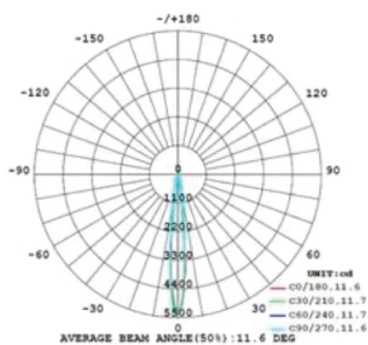

Spot.35.T

Product Category: *Track Lighting*

t: +(44) 020 7139 5129 e: enquiries@lightingoflondon.co w: www.lightingoflondon.co

The Spot.35.T magnetic twin spotlight LED module effortlessly attaches to the Magtrak profile, offering a seamless, high-quality appearance and hassle-free installation. With its versatile beam choices, the Spot.35.T is designed to brilliantly enhance and highlight any surface it projects onto, using two beautiful beams. Furthermore, our Spot.35.T is available in both TRIAC and DALI dimmable options, allowing you to select the perfect dimming functionality based on your preferences.

Material	<i>Aluminium</i>	Beam Angle	<i>20° / 30° / 40°</i>
Lumen Output	<i>1052Lm</i>	Luminous Efficacy	<i>78lm / W</i>
Power	<i>10W 24V</i>	IP Rating	<i>21</i>
Dimmable	<i>Yes</i>	Driver Required	<i>N/A</i>
CRI	<i>>95</i>	Binning	<i>1 SDCM</i>
Power Factor	<i>>0.98</i>	DALI Control	<i>Yes</i>
Size	<i>35mm x 80mm</i>	Colour Temperature	<i>2700K / 3000K / 4000K</i>
Cut Out	<i>N/A</i>		

Light Distribution Curve

Dimensions

Lux Distribution Curve