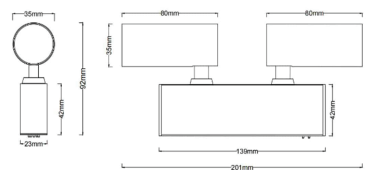

Spot.35.T

Product Category: *Track Lighting*

t: +(44) 020 7139 5129 e: enquiries@lightingoflondon.co w: www.lightingoflondon.co

The Spot.35.T magnetic twin spotlight LED module effortlessly attaches to the Magtrak profile, offering a seamless, high-quality appearance and hassle-free installation. With its versatile beam choices, the Spot.35.T is designed to brilliantly enhance and highlight any surface it projects onto, using two beautiful beams. Furthermore, our Spot.35.T is available in both TRIAC and DALI dimmable options, allowing you to select the perfect dimming functionality based on your preferences.

Material	<i>Aluminium</i>	Beam Angle	<i>20° / 30° / 40°</i>
Lumen Output	<i>1052Lm</i>	Luminous Efficacy	<i>78lm / W</i>
Power	<i>10W 24V</i>	IP Rating	<i>21</i>
Dimmable	<i>Yes</i>	Driver Required	<i>N/A</i>
CRI	<i>>95</i>	Binning	<i>1 SDCM</i>
Power Factor	<i>>0.98</i>	DALI Control	<i>Yes</i>
Size	<i>35mm x 80mm</i>	Colour Temperature	<i>2700K / 3000K / 4000K</i>
Cut Out	<i>N/A</i>		

Light Distribution Curve

Dimensions

Lux Distribution Curve