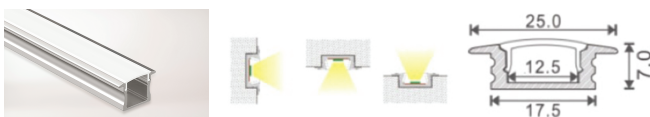

Profiles.

Product Category: *Linear*

t: +(44) 020 7139 5129

e: enquiries@lightingoflondon.co

w: www.lightingoflondon.co

Manufactured to the highest standards, all our aluminium profiles are supplied with end caps and fixing clips, perfect for heat dissipation, with an opal diffuser to eliminate LED spotting.

If installing an LED strip into a profile and the placement of the profile will be directly visible, please refer to the guide below:

Product Category: *Linear*

	Linear.240	Linear.350	Linear.RGBW
Cove	No Spotting	No Spotting	Spotting Visible
Flush	Spotting Visible	No Spotting	Spotting Visible
Line	No Spotting	No Spotting	Spotting Visible
Lean	No Spotting	No Spotting	Spotting Visible
Plaster	No Spotting	No Spotting	Spotting Visible
Wash	No Spotting	No Spotting	Spotting Visible

Cove

Lean

Flush

Plaster

Line

Wash