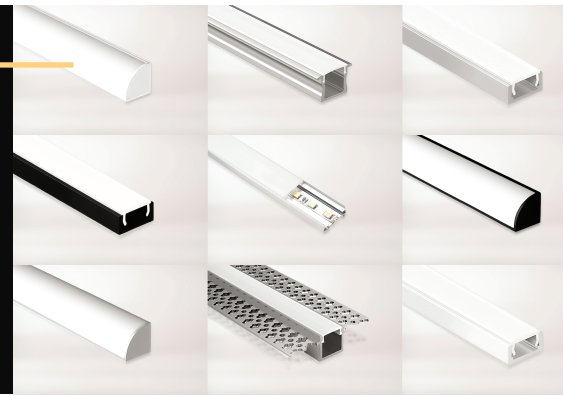

## Profiles.

Product Category: *Linear*

t: +(44) 020 7139 5129

e: [enquiries@lightingoflondon.co](mailto:enquiries@lightingoflondon.co)

w: [www.lightingoflondon.co](http://www.lightingoflondon.co)

Manufactured to the highest standards, all our aluminium profiles are supplied with end caps and fixing clips, perfect for heat dissipation, with an opal diffuser to eliminate LED spotting.

If installing an LED strip into a profile and the placement of the profile will be directly visible, please refer to the guide below:

Product Category: *Linear*

	Linear.240	Linear.350	Linear.RGBW
<b>Cove</b>	No Spotting	No Spotting	Spotting Visible
<b>Flush</b>	Spotting Visible	No Spotting	Spotting Visible
<b>Line</b>	No Spotting	No Spotting	Spotting Visible
<b>Lean</b>	No Spotting	No Spotting	Spotting Visible
<b>Plaster</b>	No Spotting	No Spotting	Spotting Visible
<b>Wash</b>	No Spotting	No Spotting	Spotting Visible