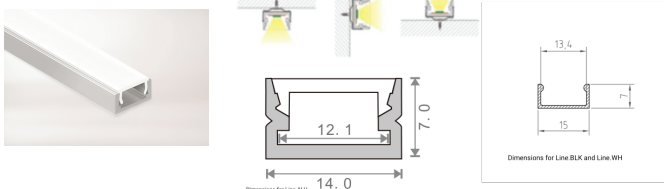

Profiles.

Product Category: *Linear*

t: +(44) 020 7139 5129

e: enquiries@lightingoflondon.co

w: www.lightingoflondon.co

Manufactured to the highest standards, all our aluminium profiles are supplied with end caps and fixing clips, perfect for heat dissipation, with an opal diffuser to eliminate LED spotting.

If installing an LED strip into a profile and the placement of the profile will be directly visible, please refer to the guide below:

Product Category: *Linear*

	Linear.240	Linear.350	Linear.RGBW
Cove	No Spotting	No Spotting	Spotting Visible
Flush	Spotting Visible	No Spotting	Spotting Visible
Line	No Spotting	No Spotting	Spotting Visible
Lean	No Spotting	No Spotting	Spotting Visible
Plaster	No Spotting	No Spotting	Spotting Visible
Wash	No Spotting	No Spotting	Spotting Visible

Cove

Lean

Flush

Plaster

Line

Wash