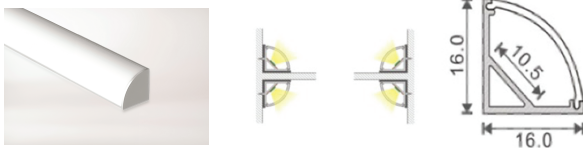

Profiles.

Product Category: *Linear*

t: +(44) 020 7139 5129

e: enquiries@lightingoflondon.co

w: www.lightingoflondon.co

Manufactured to the highest standards, all our aluminium profiles are supplied with end caps and fixing clips, perfect for heat dissipation, with an opal diffuser to eliminate LED spotting.

If installing an LED strip into a profile and the placement of the profile will be directly visible, please refer to the guide below:

Product Category: *Linear*

	Linear.240	Linear.350	Linear.RGBW
Cove	No Spotting	No Spotting	Spotting Visible
Flush	Spotting Visible	No Spotting	Spotting Visible
Line	No Spotting	No Spotting	Spotting Visible
Lean	No Spotting	No Spotting	Spotting Visible
Plaster	No Spotting	No Spotting	Spotting Visible
Wash	No Spotting	No Spotting	Spotting Visible

Cove

Lean

Flush

Plaster

Line

Wash