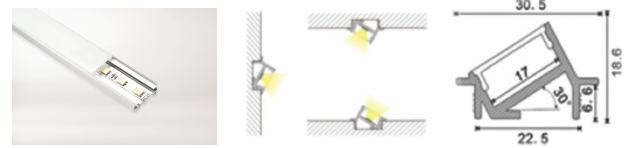

Profiles.

Product Category: *Linear*

t: +(44) 020 7139 5129

e: enquiries@lightingoflondon.co

w: www.lightingoflondon.co

Manufactured to the highest standards, all our aluminium profiles are supplied with end caps and fixing clips, perfect for heat dissipation, with an opal diffuser to eliminate LED spotting.

If installing an LED strip into a profile and the placement of the profile will be directly visible, please refer to the guide below:

Product Category: *Linear*

	Linear.240	Linear.350	Linear.RGBW
Cove	No Spotting	No Spotting	Spotting Visible
Flush	Spotting Visible	No Spotting	Spotting Visible
Line	No Spotting	No Spotting	Spotting Visible
Lean	No Spotting	No Spotting	Spotting Visible
Plaster	No Spotting	No Spotting	Spotting Visible
Wash	No Spotting	No Spotting	Spotting Visible

Cove

Lean

Flush

Plaster

Line

Wash