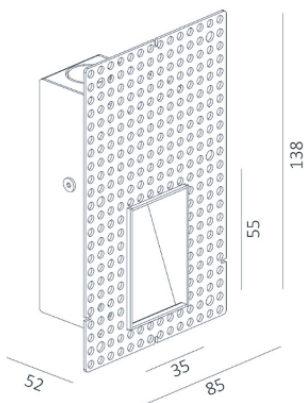

## Niche.S

Product Category: *Low-level*

t: +(44) 020 7139 5129

e: [enquiries@lightingoflondon.co](mailto:enquiries@lightingoflondon.co)

w: [www.lightingoflondon.co](http://www.lightingoflondon.co)

The Niche.S is a revolutionary low-level step light plaster that seamlessly combines form and function to elevate your space. Immerse your space in a gentle glow with our low-level plaster-in light fixtures that redefine ambient lighting. Niche boasts a minimalist and contemporary design that effortlessly integrates into any architectural style. Its sleek and unobtrusive profile adds a touch of sophistication to your stairs, hallways, and interior spaces.

<b>Material</b>	<i>Aluminium</i>	<b>Luminous Efficacy</b>	<i>76lm / W</i>
<b>Lumen Output</b>	<i>160Lm</i>	<b>IP Rating</b>	<i>21</i>
<b>Power</b>	<i>2.1W 3V 700mA</i>	<b>Driver Required</b>	<i>Yes</i>
<b>Dimmable</b>	<i>Yes</i>	<b>Binning</b>	<i>1 SDCM</i>
<b>CRI</b>	<i>&gt;95</i>	<b>DALI Control</b>	<i>Yes (third party driver required)</i>
<b>Power Factor</b>	<i>&gt;0.98</i>	<b>Colour Temperature</b>	<i>2700K / 3000K / 4000K</i>
<b>Size</b>	<i>35mm x 55mm (Opening)</i>		
<b>Cut Out</b>	<i>70mm x 110mm</i>		

### Dimensions

### Lux Distribution Curve

h(m)	E(lx)	ø(m)
1	21.23	ø0.65
2	5.307	ø1.31
3	2.359	ø1.96
4	1.327	ø2.61
5	0.849	ø3.27