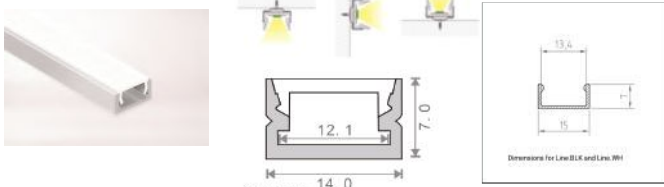

Profiles.

Product Category: *Linear*

t: +(44) 020 7139 5129

e: enquiries@lightingoflondon.co

w: www.lightingoflondon.co

Manufactured to the highest standards, all our aluminium profiles are supplied with end caps and fixing clips, perfect for heat dissipation, with an opal diffuser to eliminate LED spotting.

If installing an LED strip into a profile and the placement of the profile will be directly visible, please refer to the guide below:

Product Category: *Linear*

	Linear.240	Linear.350	Linear.RGBW
Cove	No Spotting	No Spotting	Spotting Visible
Flush	Spotting Visible	No Spotting	Spotting Visible
Line	No Spotting	No Spotting	Spotting Visible
Lean	No Spotting	No Spotting	Spotting Visible
Plaster	No Spotting	No Spotting	Spotting Visible
Wash	No Spotting	No Spotting	Spotting Visible

Cove

Lean

Flush

Plaster

Line

Wash