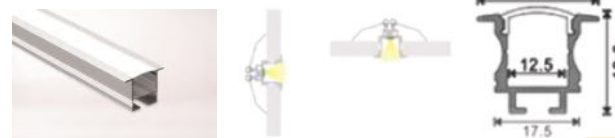

Profiles.

Product Category: *Linear*

t: +(44) 020 7139 5129

e: enquiries@lightingoflondon.co

w: www.lightingoflondon.co

Manufactured to the highest standards, all our aluminium profiles are supplied with end caps and fixing clips, perfect for heat dissipation, with an opal diffuser to eliminate LED spotting.

If installing an LED strip into a profile and the placement of the profile will be directly visible, please refer to the guide below:

Product Category: *Linear*

	Linear.240	Linear.350	Linear.RGBW
Cove	No Spotting	No Spotting	Spotting Visible
Flush	Spotting Visible	No Spotting	Spotting Visible
Line	No Spotting	No Spotting	Spotting Visible
Lean	No Spotting	No Spotting	Spotting Visible
Plaster	No Spotting	No Spotting	Spotting Visible
Wash	No Spotting	No Spotting	Spotting Visible

Cove

Lean

Flush

Plaster

Line

Wash