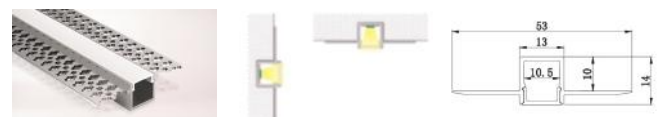

Profiles.

Product Category: *Linear*

t: +(44) 020 7139 5129

e: enquiries@lightingoflondon.co

w: www.lightingoflondon.co

Manufactured to the highest standards, all our aluminium profiles are supplied with end caps and fixing clips, perfect for heat dissipation, with an opal diffuser to eliminate LED spotting.

If installing an LED strip into a profile and the placement of the profile will be directly visible, please refer to the guide below:

Product Category: *Linear*

	Linear.240	Linear.350	Linear.RGBW
Cove	No Spotting	No Spotting	Spotting Visible
Flush	Spotting Visible	No Spotting	Spotting Visible
Line	No Spotting	No Spotting	Spotting Visible
Lean	No Spotting	No Spotting	Spotting Visible
Plaster	No Spotting	No Spotting	Spotting Visible
Wash	No Spotting	No Spotting	Spotting Visible

Cove

Lean

Flush

Plaster

Line

Wash