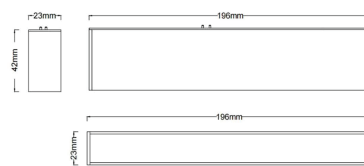

Line.20

Product Category: *Track Lighting*

t: +(44) 020 7139 5129

e: enquiries@lightingoflondon.co

w: www.lightingoflondon.co

The Line.20 magnetic LED module is a sleek and modern linear light that seamlessly connects to the Magtrak profile using magnetic technology, ensuring a clean and effortless installation. This module emits a stunning diffused light, creating an inviting ambience and enriching any space with superior illumination. The Line.20 is offered in both TRIAC and DALI dimmable options, allowing you to customise the lighting experience to suit your specific preferences.

Material	<i>Aluminium</i>	Beam Angle	<i>110°</i>
Lumen Output	<i>605Lm</i>	Luminous Efficacy	<i>75lm / W</i>
Power	<i>8W 24V</i>	IP Rating	<i>21</i>
Dimmable	<i>Yes</i>	Driver Required	<i>N/A</i>
CRI	<i>>95</i>	Binning	<i>1 SDCM</i>
Power Factor	<i>>0.98</i>	DALI Control	<i>Yes</i>
Size	<i>196mm</i>	Colour Temperature	<i>2700K / 3000K / 4000K</i>
Cut Out	<i>N/A</i>		

Light Distribution Curve

Dimensions

Lux Distribution Curve

	E(lx)	D(m)
1m	34	2.50
2m	8	5.00
3m	3	7.50
4m	2	10.00
5m	1	12.00