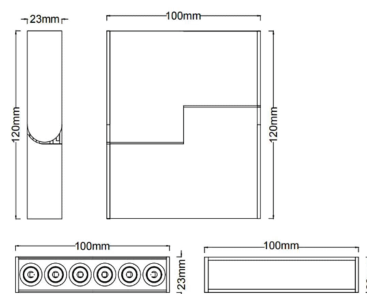

Fold.06

Product Category: *Track Lighting*

t: +(44) 020 7139 5129 e: enquiries@lightingoflondon.co w: www.lightingoflondon.co

The Fold.06 magnetic folding spotlight LED module effortlessly attaches to the Magtrak profile, offering a seamless, high-quality appearance and hassle-free installation. With its versatile beam choices, the Fold.06 is designed to brilliantly enhance and highlight any surface it projects onto.

Material	<i>Aluminium</i>	Beam Angle	<i>20° / 34° / 48°</i>
Lumen Output	<i>685Lm</i>	Luminous Efficacy	<i>85lm / W</i>
Power	<i>8W 24V</i>	IP Rating	<i>21</i>
Dimmable	<i>Yes</i>	Driver Required	<i>N/A</i>
CRI	<i>>95</i>	Binning	<i>1 SDCM</i>
Power Factor	<i>>0.98</i>	DALI Control	<i>No</i>
Size	<i>100mm</i>	Colour Temperature	<i>2700K / 3000K / 4000K</i>
Cut Out	<i>N/A</i>		

Light Distribution Curve

Dimensions

Lux Distribution Curve