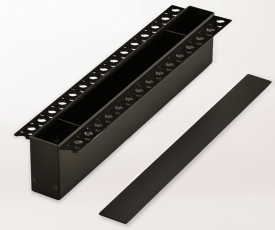

Driver.Box.Recessed

Product Category: *Track Lighting*

t: +(44) 020 7139 5129

e: enquiries@lightingoflondon.co

w: www.lightingoflondon.co

The driver box allows for the option of the driver to be located and hidden within the profile itself. Alternatively the driver can be located upto 10 meters away from the Magtrak.

Notes

- *DriverBox.R.TRIAC and DriverBox.R.DALI both have their respective drivers built-in.*
- *DriverBox.RE contains no driver and is an empty unit. No driver can be retro-fitted inside, this is for **decorative purposes only**.*

Driver Box Dimensions *L450mm * W27.5mm * H58mm*

Driver Option *150W TRIAC/0-10V / DALI / No Driver*