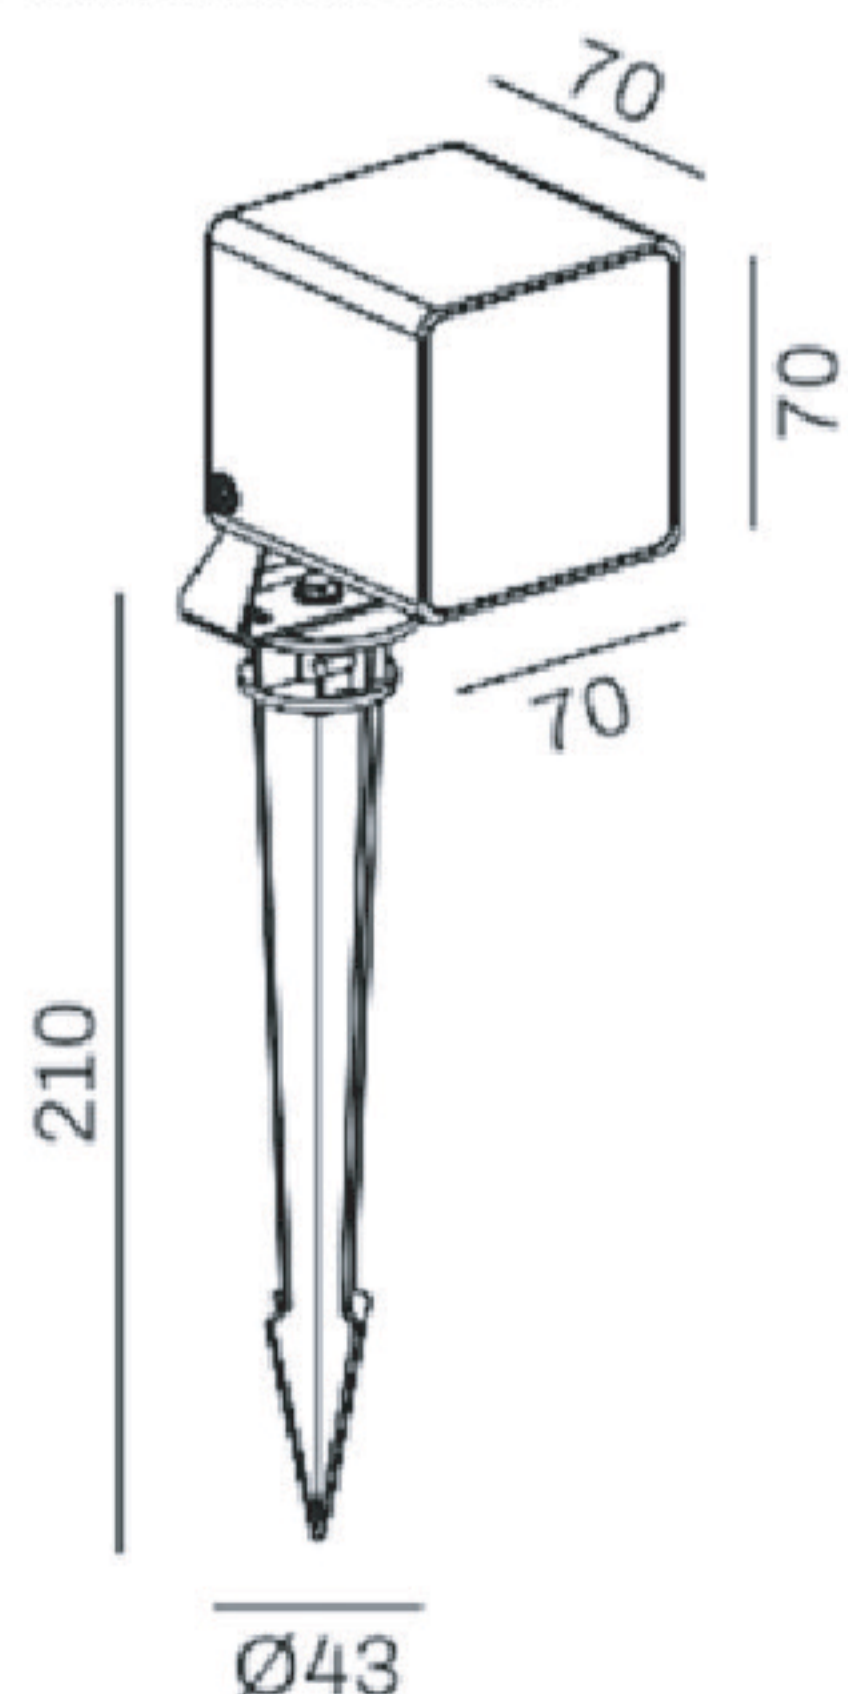

Sqube.M

SKU: Sqube.M

t: +(44) 020 7139 5129

e: enquiries@lightingoflondon.co

w: www.lightingoflondon.co

The Sqube.M is where contemporary design meets outdoor illumination. Elevate your exterior spaces with this modern black square exterior spotlight, a versatile lighting solution that combines style, durability, and precision. The 2700K color temperature of Sqube creates a warm and inviting atmosphere, ideal for accentuating architectural features, landscaping elements, or creating an ambient glow for outdoor gatherings. Sqube's 36° beam angle provides a focused and directional illumination, perfect for highlighting specific areas or architectural details in your outdoor space. Whether you aim to accentuate sculptures, plants, or pathways, Sqube delivers targeted lighting with precision.

Product Category: *Exterior / Spotlights*

Material	<i>Anodised Aluminium</i>	Beam Angle	<i>36°</i>
Lumen Output	<i>870Lm</i>	Cut Out	-
LED	<i>LUMINUS CXM-4</i>	Fire & Acoustic Rated	-
Lifespan	<i>>50,000 hours</i>	IP Rating	<i>65</i>
CRI	<i>>90</i>	Working Temperature	<i>-20° - +40°C</i>
Input Voltage	<i>DC</i>	Binning	<i>1 SDCM</i>
Power	<i>8.9W 17.9V 500mA</i>	Colour Temperature	<i>2700K</i>
Power Factor	<i>>0.98</i>	Standard Finish	<i>Black</i>

Dimensions

Lux Distribution Curve

h(m)	E(lx)	ø(m)
1	1539	ø0.65
2	384.8	ø1.30
3	171.0	ø1.95
4	96.20	ø2.61
5	61.57	ø3.26