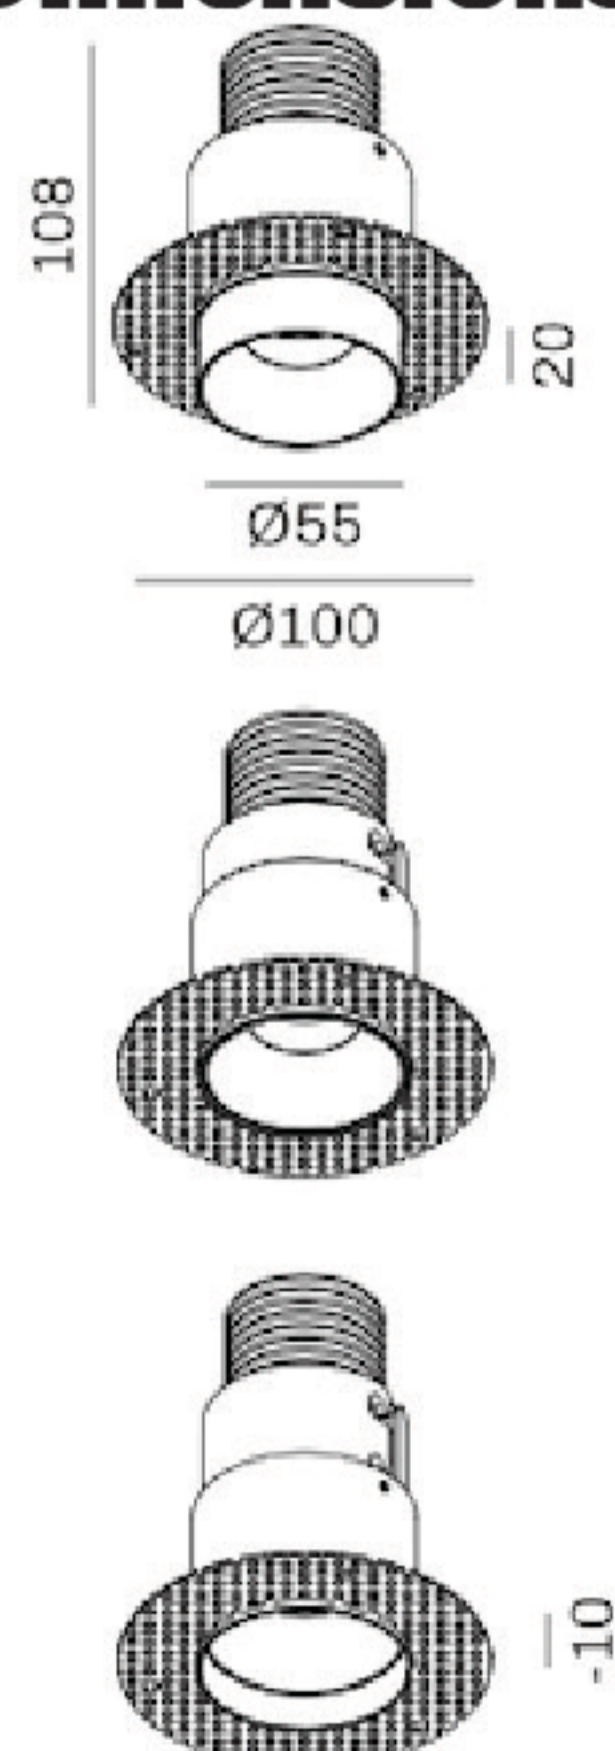

Peep.

SKU: Peep

t: +(44) 020 7139 5129

e: enquiries@lightingoflondon.co

w: www.lightingoflondon.co

The Peep is a 3-step recessed trimless downlight that redefines ambient illumination with its exquisite design, versatile features, and unparalleled performance. You can customize the peep to your own specifications, choosing from a matt white or matt black powder finish, or from three beam angle options: a sharp 24°, a generous 36° or a wider 60°. With a warm 2700k glow, you have ample options on how to highlight any interior space or object.

Product Category: Downlight

Material	<i>Anodised Aluminium</i>	Beam Angle	24° / 36° / 60°
Lumen Output	740Lm	Cut Out	Ø 65mm
LED	<i>CITIZEN CLU028-1202</i>	Fire & Acoustic Rated	60min
Lifespan	<i>>50,000 hours</i>	IP Rating	21
CRI	<i>>90</i>	Working Temperature	-20°C - +40°C
Input Voltage	<i>DC</i>	Binning	1 SDCM
Power	<i>10W 36V 250mA</i>	Colour Temperature	2700K
Power Factor	<i>>0.98</i>	Standard Finish	<i>Matt White / Matt Black</i>

Dimensions

Lux Distribution Curve

h(m)	E(lx)	Ø(m)
1	2259	Ø0.38
2	564.8	Ø0.77
3	251.0	Ø1.16
4	141.2	Ø1.54
5	90.37	Ø1.93