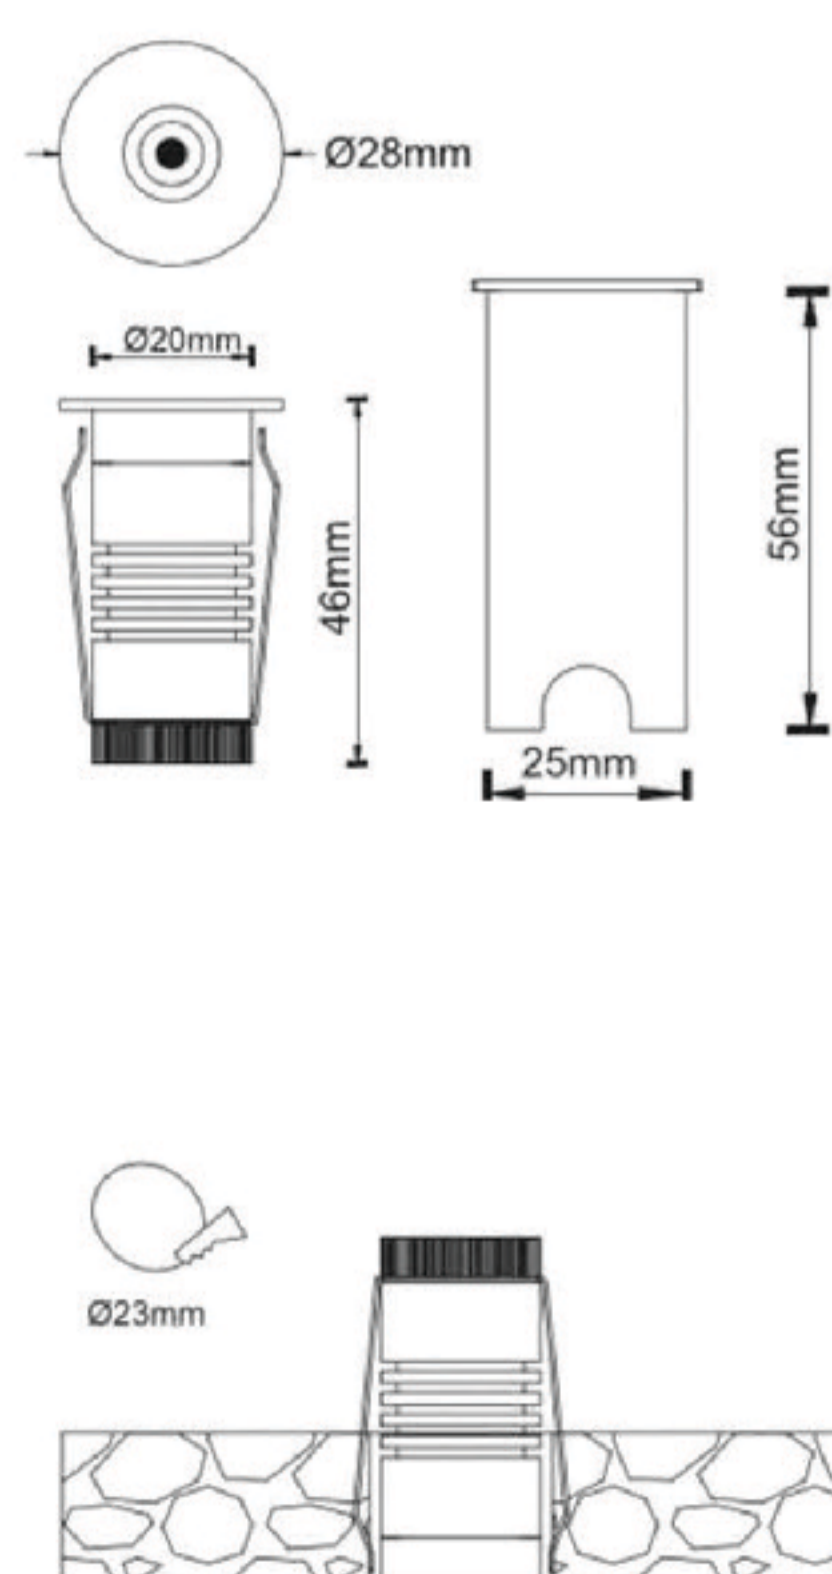

Product Categories: *Uplights / Exterior*

Material	<i>Anodised Aluminium & Stainless Steel 316</i>	Beam Angle	<i>15° / 30° / 45°</i>
Lumen Output	<i>80Lm</i>	Cut Out	<i>Ø 23mm</i>
LED	<i>OSRAM 1 pc 3030 LED</i>	Fire & Acoustic Rated	-
Lifespan	<i>>50,000 hours</i>	IP Rating	<i>67</i>
CRI	<i>>90</i>	Working Temperature	-
Input Voltage	<i>DC</i>	Binning	-
Power	<i>1.05W 3V 350mA</i>	Colour Temperature	<i>2700K</i>
Power Factor	<i>>0.98</i>	Standard Finish	<i>Stainless Steel</i>

Light Distribution Curve

Dimensions

Lux Distribution Curve

Illuminance at a Distance

Distance (m)	Center Beam LUX	Beam Width V (m)	Beam Width H (m)
2m	182.33 LUX	1.2m	1.2m
4m	45.58 LUX	2.3m	2.4m
6m	20.26 LUX	3.5m	3.6m
8m	11.40 LUX	4.7m	4.8m
10m	7.29 LUX	5.8m	6.0m
12m	5.06 LUX	7.0m	7.2m