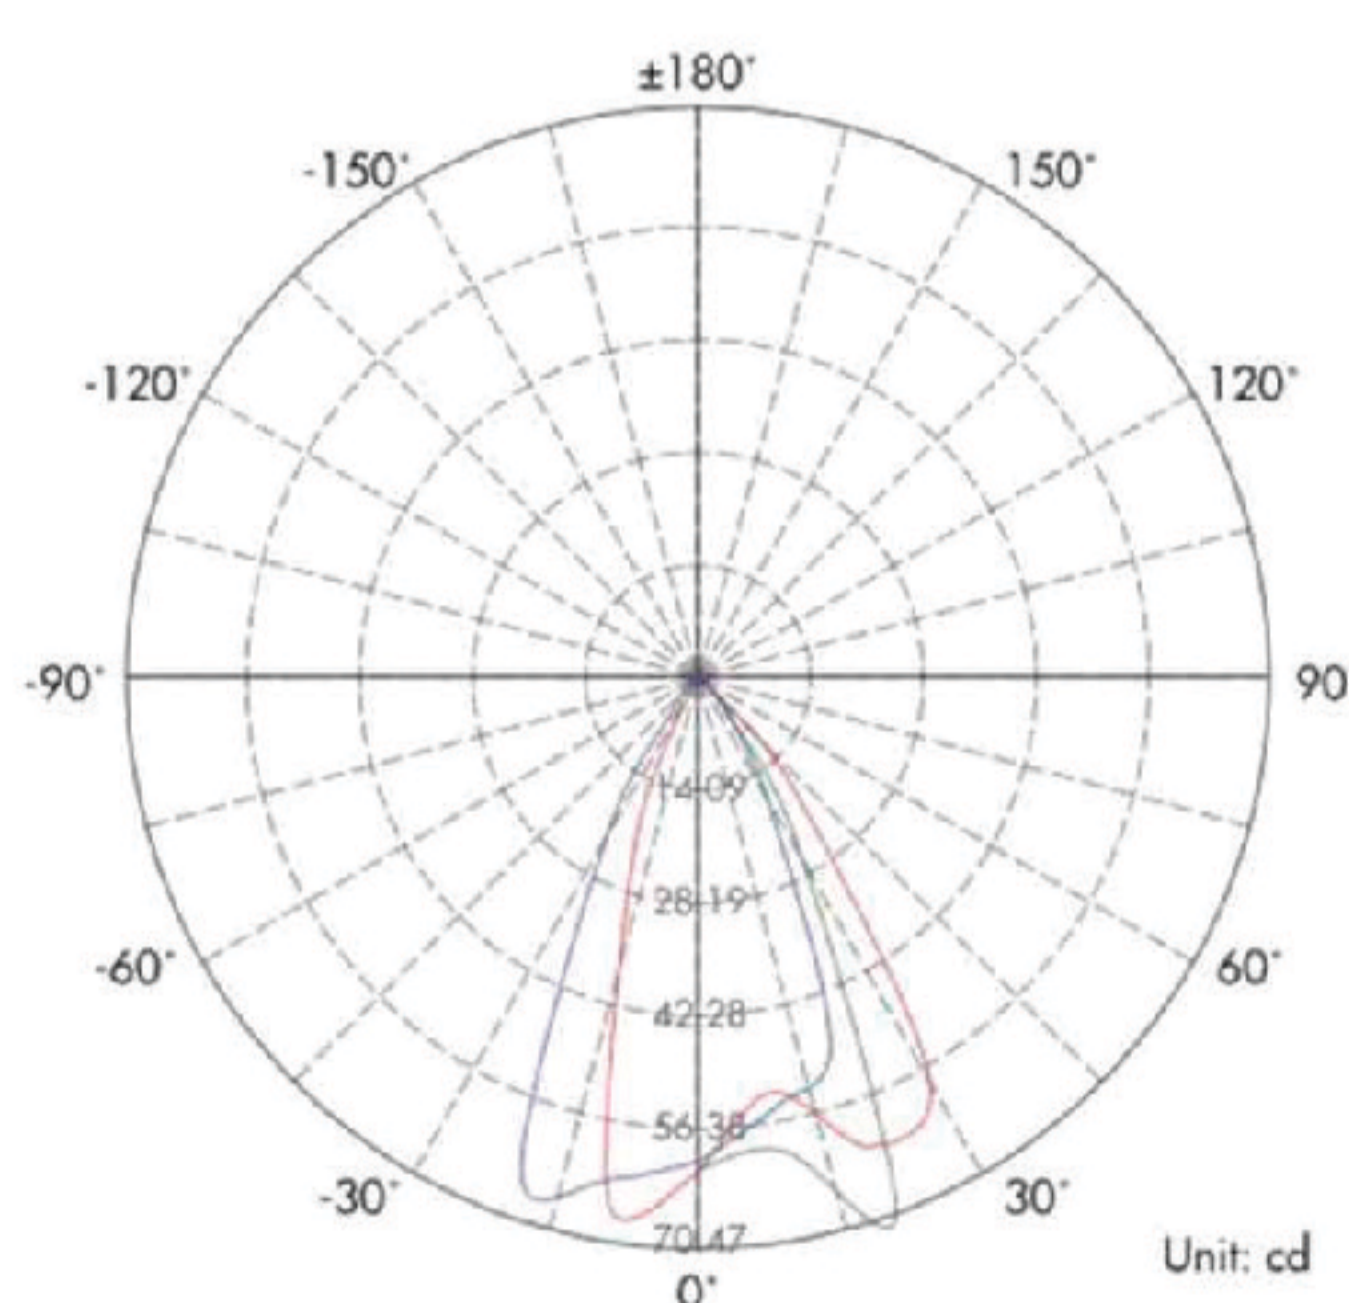

Beam.S.Q

SKU: Beam.S.Q

t: +(44) 020 7139 5129

e: enquiries@lightingoflondon.co

w: www.lightingoflondon.co

The Beam.S.Q is a versatile and discreet lighting solution that is perfect for grazing and up-lighting requirements. It offers a generous output and compact size, making it ideal for use in residential environments, both indoors and outdoors.

Product Categories: *Uplights / Exterior*

Material	<i>Anodised Aluminium & Stainless Steel 316</i>	Beam Angle	<i>15° / 30° / 45°</i>
Lumen Output	<i>80Lm</i>	Cut Out	<i>Ø 23mm</i>
LED	<i>OSRAM 1 pc 3030 LED</i>	Fire & Acoustic Rated	-
Lifespan	<i>>50,000 hours</i>	IP Rating	<i>67</i>
CRI	<i>>90</i>	Working Temperature	-
Input Voltage	<i>DC</i>	Binning	-
Power	<i>1.05W 3V 350mA</i>	Colour Temperature	<i>2700K</i>
Power Factor	<i>>0.98</i>	Standard Finish	<i>Stainless Steel</i>

Light Distribution Curve

Dimensions

Lux Distribution Curve

Illuminance at a Distance

Distance (m)	Center Beam LUX	Beam Width V (m)	Beam Width H (m)
2m	182.33 LUX	1.2m	1.2m
4m	45.58 LUX	2.3m	2.4m
6m	20.26 LUX	3.5m	3.6m
8m	11.40 LUX	4.7m	4.8m
10m	7.29 LUX	5.8m	6.0m
12m	5.06 LUX	7.0m	7.2m